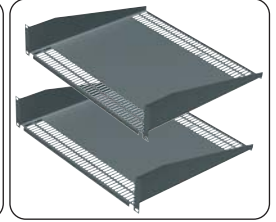

Dataracks 202 Wallbox

- ★ 400, 500 and 600mm deep
- ★ 6U, 9U, 12U, 15U, 18U and 21U high
- ★ Quick fit wall bracket - single person install
- ★ Retro fit Fan Top Cover - no "U" space lost
- ★ 19" mounting angles with integrated cable management
- ★ Quick cable access is achievable via Cable Entry holes Top & Bottom
- ★ Lockable glass or steel front doors can be hung left and right with our quick reverse facility
- ★ Easy access before & after installation ideal for future expansions
- ★ Weight loading of 45kg
- ★ Flat pack option available

Dataracks 202 Wallbox - Glass Front Door, 2 x Steel Side Doors

U Height	Width	400mm Deep	500mm Deep	600mm Deep	Overall Height
6U	700mm	WB1-001-302	WB1-031-302	WB1-106-302	420mm
9U	700mm	WB1-002-302	WB1-003-302	WB1-109-302	550mm
12U	700mm	WB1-004-302	WB1-028-302	WB1-112-302	690mm
15U	700mm	WB1-005-302	WB1-006-302	WB1-115-302	820mm
18U	700mm	WB1-007-302	WB1-032-302	WB1-118-302	960mm
21U	700mm	WB1-008-302	WB1-009-302	WB1-121-302	1090mm

Dataracks 202 Wallbox - Steel Front Door, 2 x Steel Side Doors

U Height	Width	400mm Deep	500mm Deep	600mm Deep	Overall Height
6U	700mm	WB1-010-302	WB1-046-302	WB1-206-302	420mm
9U	700mm	WB1-011-302	WB1-012-302	WB1-209-302	550mm
12U	700mm	WB1-013-302	WB1-052-302	WB1-212-302	690mm
15U	700mm	WB1-014-302	WB1-015-302	WB1-215-302	820mm
18U	700mm	WB1-016-302	WB1-058-302	WB1-218-302	960mm
21U	700mm	WB1-017-302	WB1-018-302	WB1-221-302	1090mm