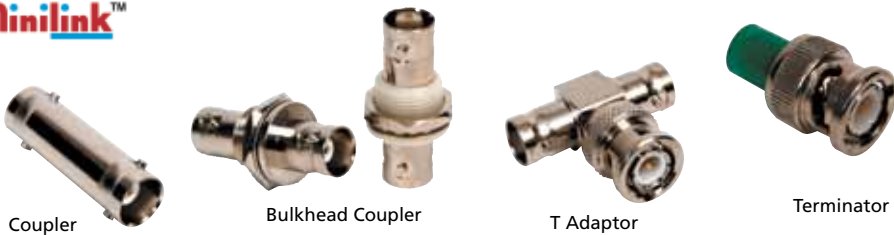

Telco panels: page 157

BNC Crimp Plugs

Minilink™

- Nickel plated body with gold plated centre contact

RG58/9907	1310510F
RG59/62	1310510G
Mini RG59	1310510MG
RG174/316 (4 part body)	1310555L
RG179/3187(4 part body)	1310555N
BT2001	1310510B
BT2002	1310510T
BT2003	1310510A
BT3002	1310510S
HD720/1505A	1310510-HD1720

Crimp & stripping tools page 88

BNC Crimp Bulkhead Jacks

Minilink™

- Nickel plated body with gold plated centre contact

RG58/9907	1320511F
RG59/62	1320511G

Strain Relief Boots

Minilink™

- Strain relief boots for use with BNC crimp connectors

	For RG58/9907	For RG59/62
Black	B58BLACK	B5962BLACK
Grey	B58GREY	-
Blue	B58BLUE	B5962BLUE
Red	B58RED	B5962RED

Other colours available to order.

BNC Couplers & T adaptors

Minilink™

Coupler

Bulkhead Coupler

T Adaptor

Terminator

- Nickel plated body with gold plated centre contact

BNC 50ohm coupler	1323532
BNC 50ohm bulkhead coupler with metal thread	1323529
BNC 50ohm bulkhead coupler with insulated thread	1323529INS
BNC 75ohm bulkhead coupler with insulated thread	1323529INS-75
BNC 50ohm T adaptor with 1 x male & 2 x female	1333539DC
BNC 50ohm terminator	2033250
BNC 75ohm terminator	2033275