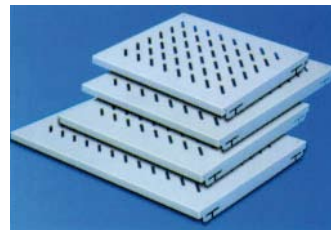

TE Wall boxes

	Total height	600 wide x 467mm deep
6U	323.5mm	7000700
9U	457.5mm	7000710
12U	591.5mm	7000720
15U	725.5mm	7000730

- Glass lockable front door
- Round openings on all sides for cable entry between several enclosures or for access during installation, concealed by covers.
- Interchangeable door hinge.
- Open rear panel for cable entry.
- Three rectangular cutout prepunchings at the rear, top and bottom for cable entry.
- Front mounting angles adjustable in depth from 25-110mm.
- Vent slots at the side.

For power distribution units see page 100.

TE7000 Enclosure Accessories

Standard Direct Mount Shelves*

400mm deep*	7001002
600mm deep*	7001003

* Should be used with "Depth stays" when used in 1000 deep server enclosures.